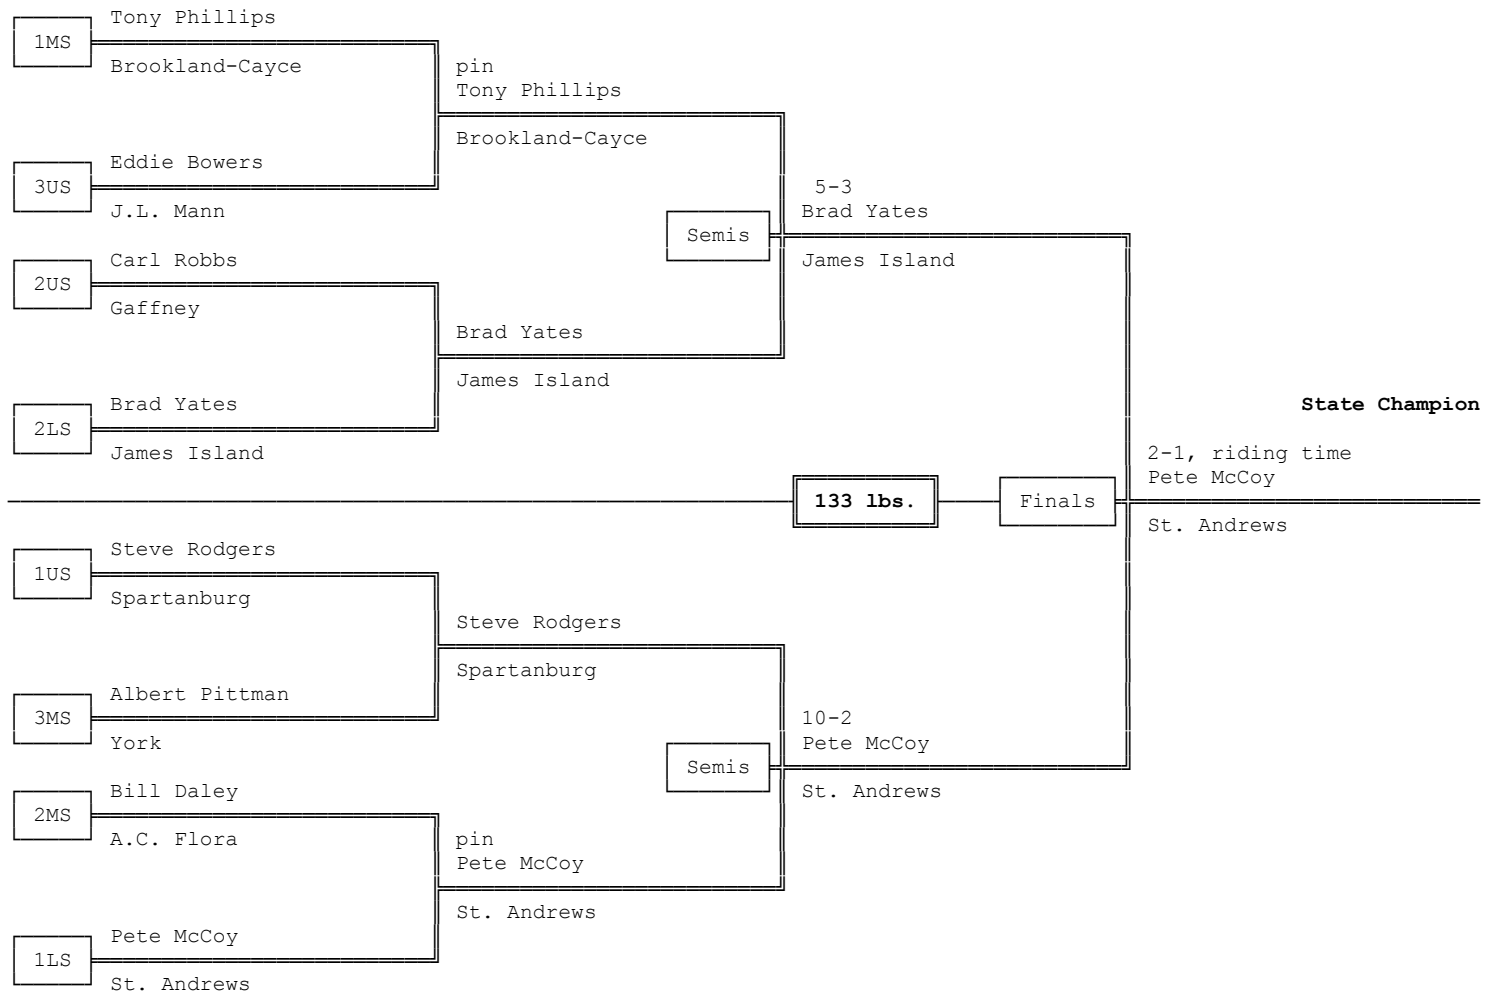

1970 4A-3A-2A-1A South Carolina High School State Wrestling Tournament

Championship Bracket - 133 lbs.