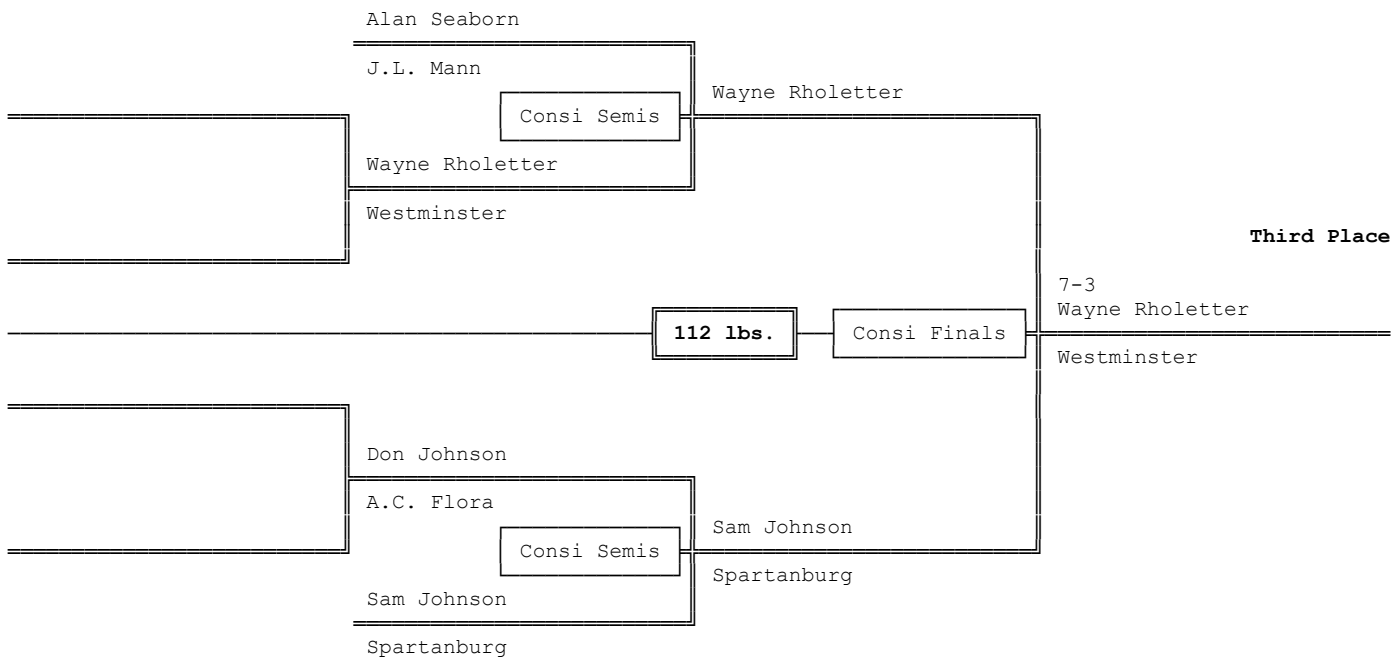

Championship Bracket - 103 lbs.

Consolation Bracket - 103 lbs.

1970 4A-3A-2A-1A South Carolina High School State Wrestling Tournament

Championship Bracket - 112 lbs.

Consolation Bracket - 112 lbs.

1970 4A-3A-2A-1A South Carolina High School State Wrestling Tournament