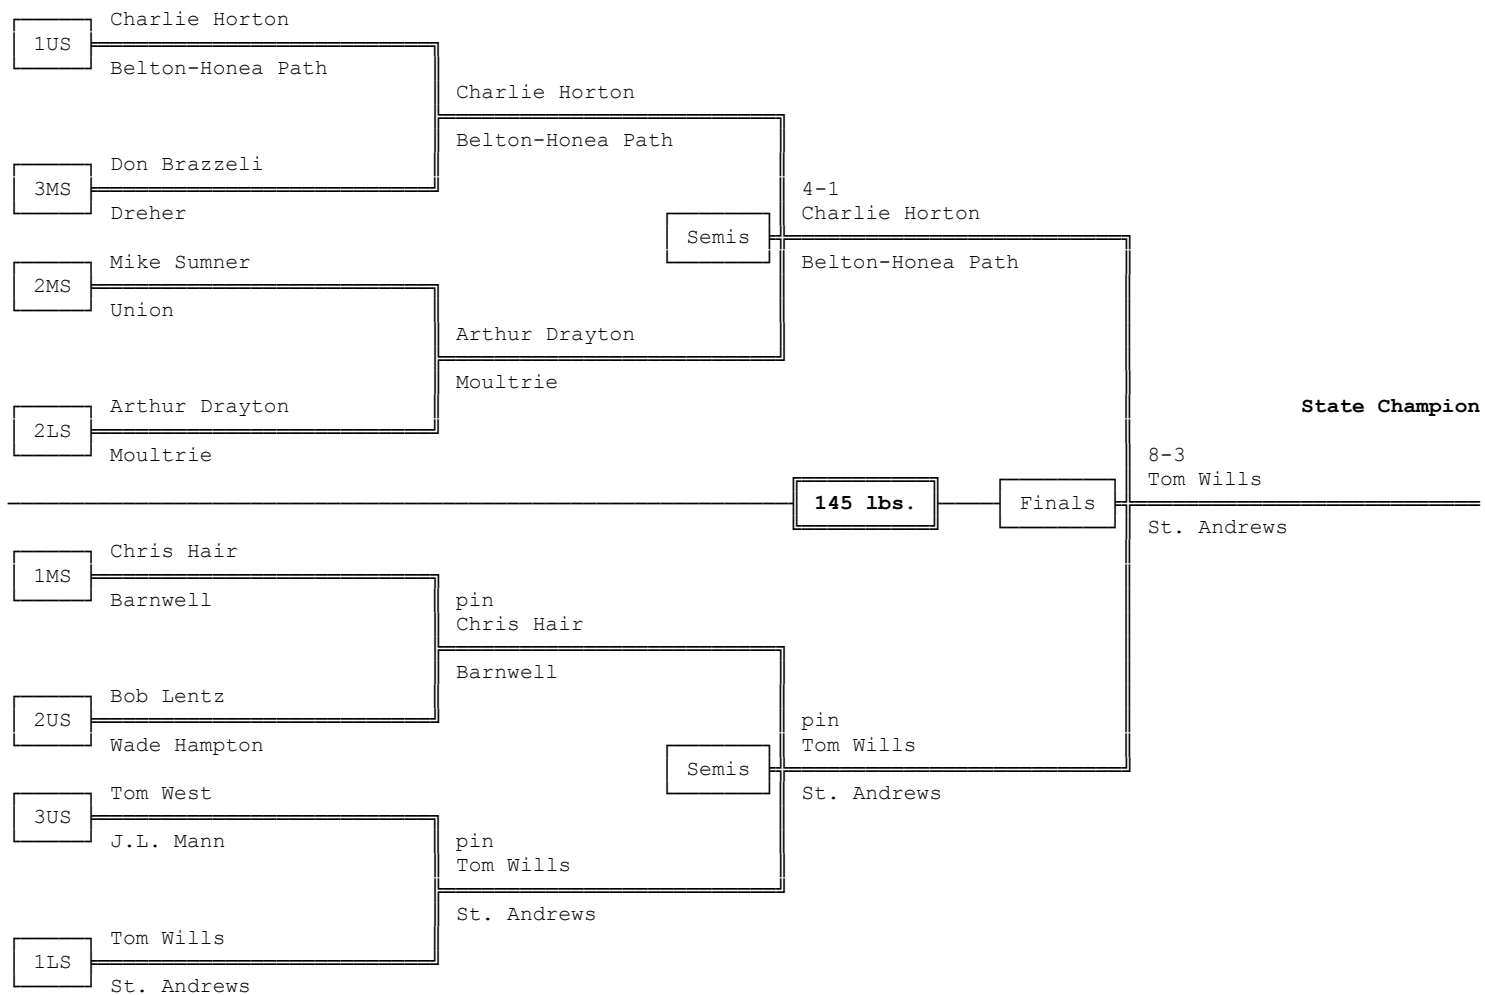

1970 4A-3A-2A-1A South Carolina High School State Wrestling Tournament

Championship Bracket - 145 lbs.