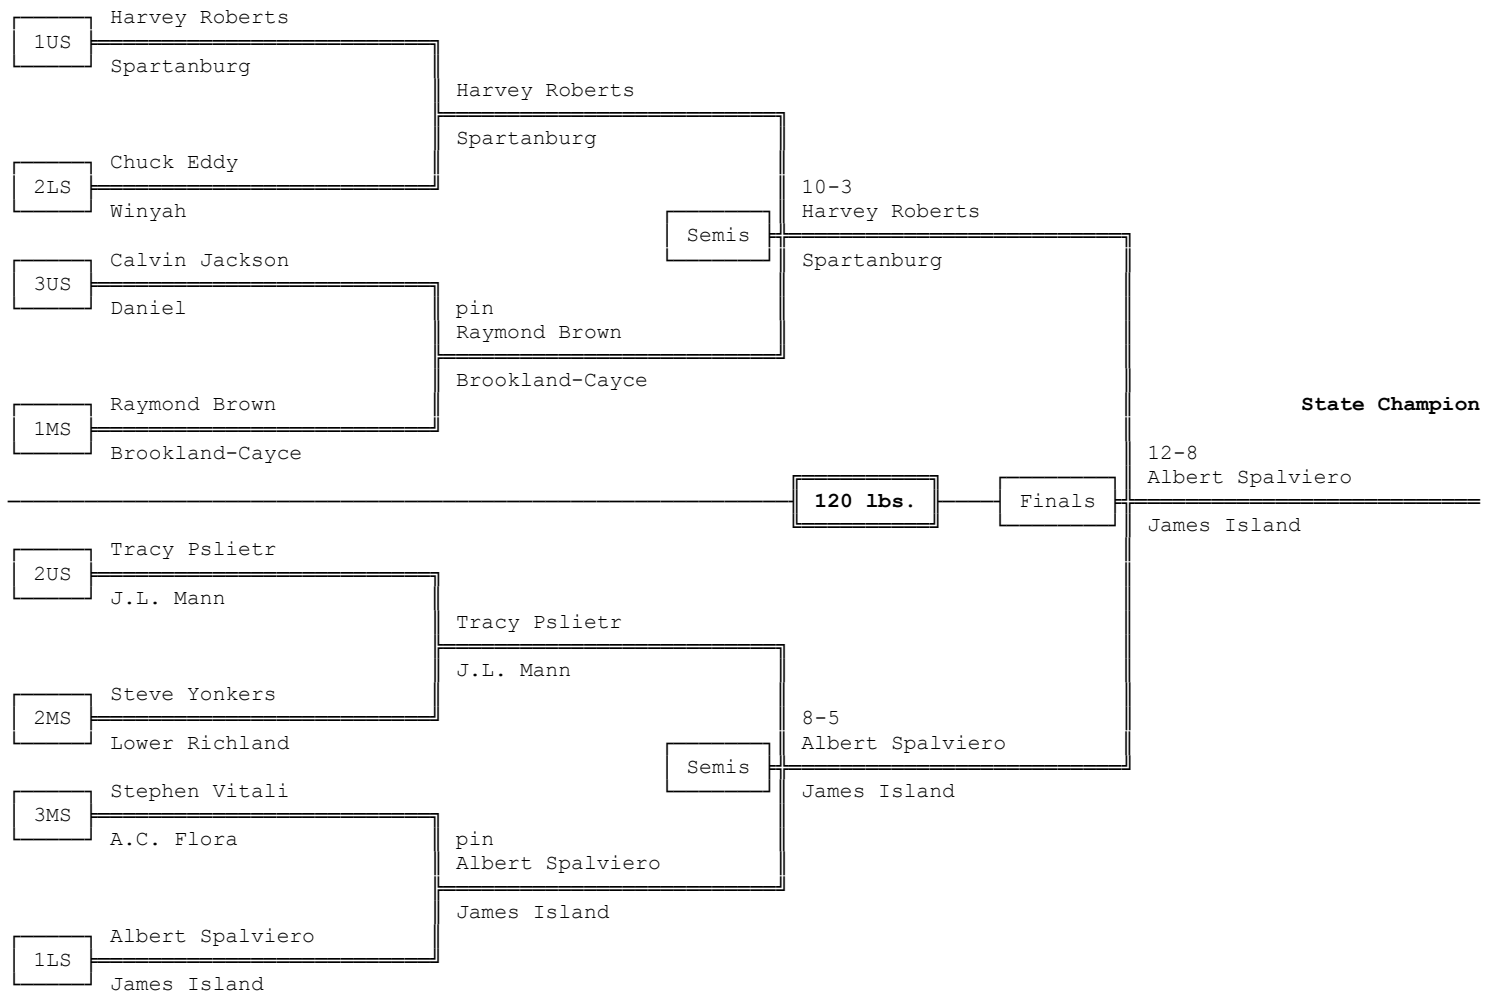

1970 4A-3A-2A-1A South Carolina High School State Wrestling Tournament

Championship Bracket - 120 lbs.