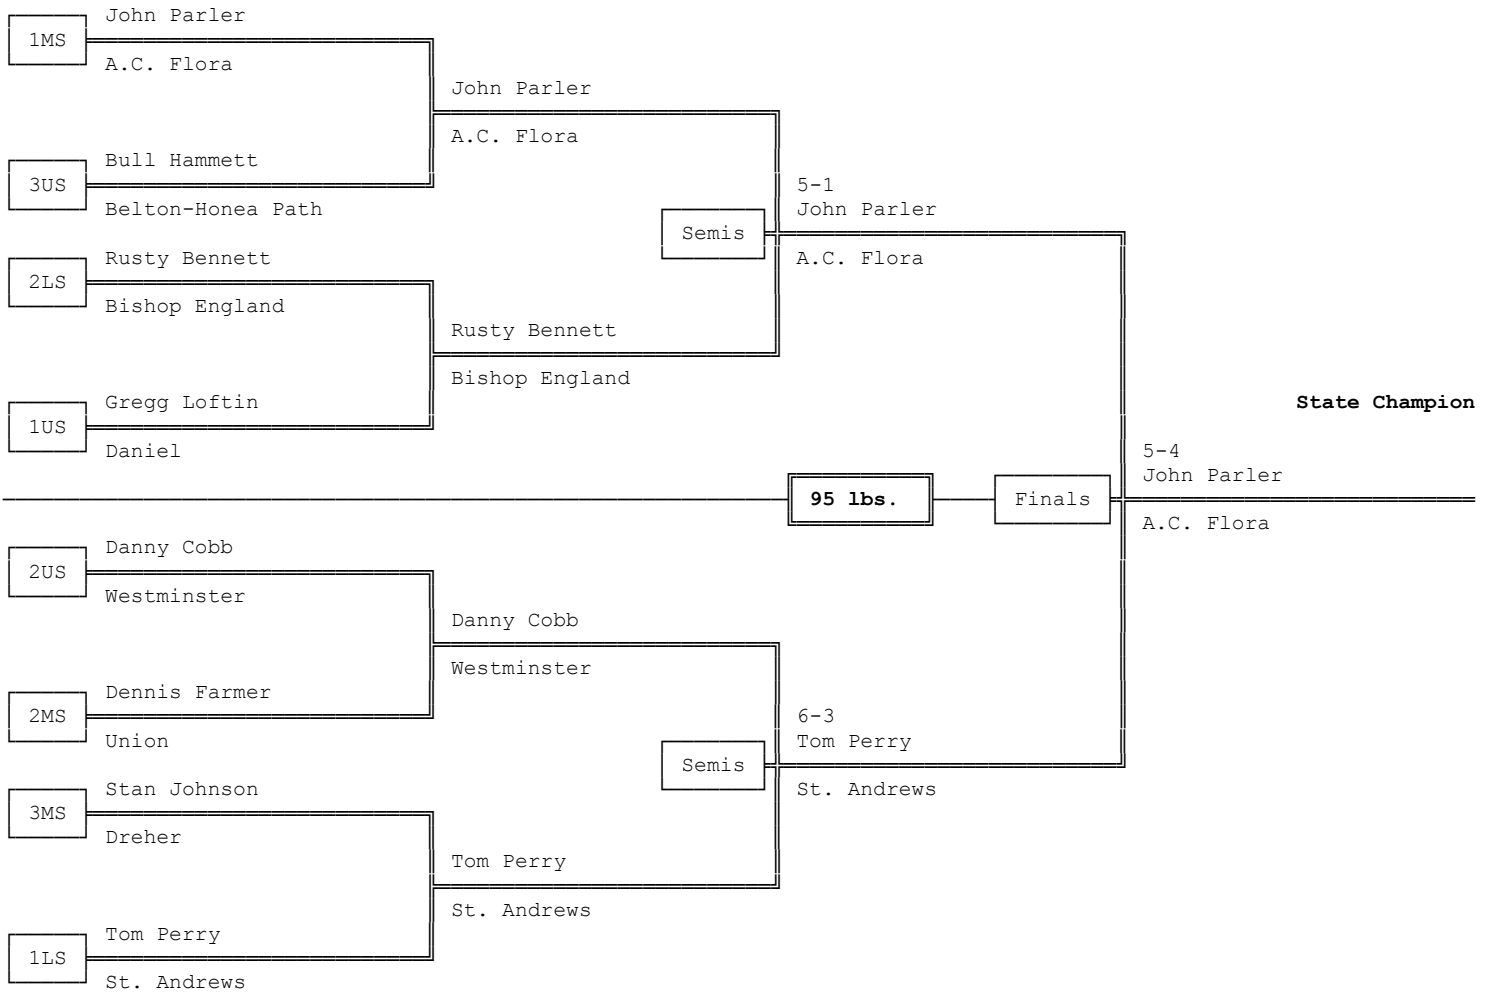

1970 4A-3A-2A-1A South Carolina High School State Wrestling Tournament

Championship Bracket - 95 lbs.

State Qualifiers - Upper State, Mid-State, Lower State

Consolation Bracket - 95 lbs.

1970 4A-3A-2A-1A South Carolina High School State Wrestling Tournament