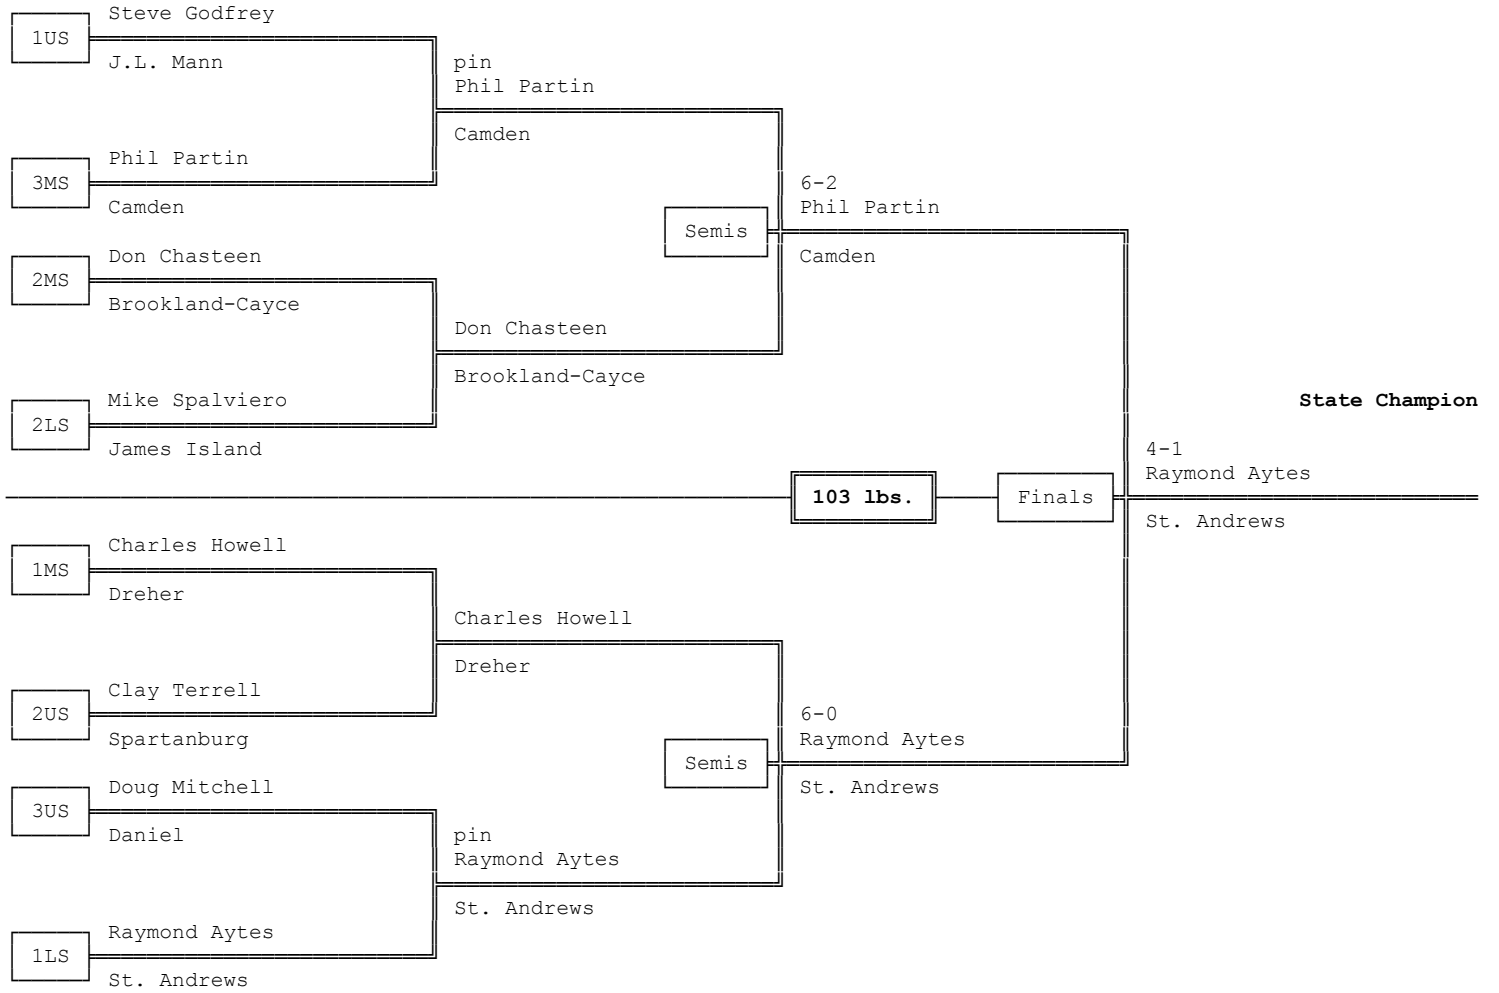

1970 4A-3A-2A-1A South Carolina High School State Wrestling Tournament

Championship Bracket - 103 lbs.