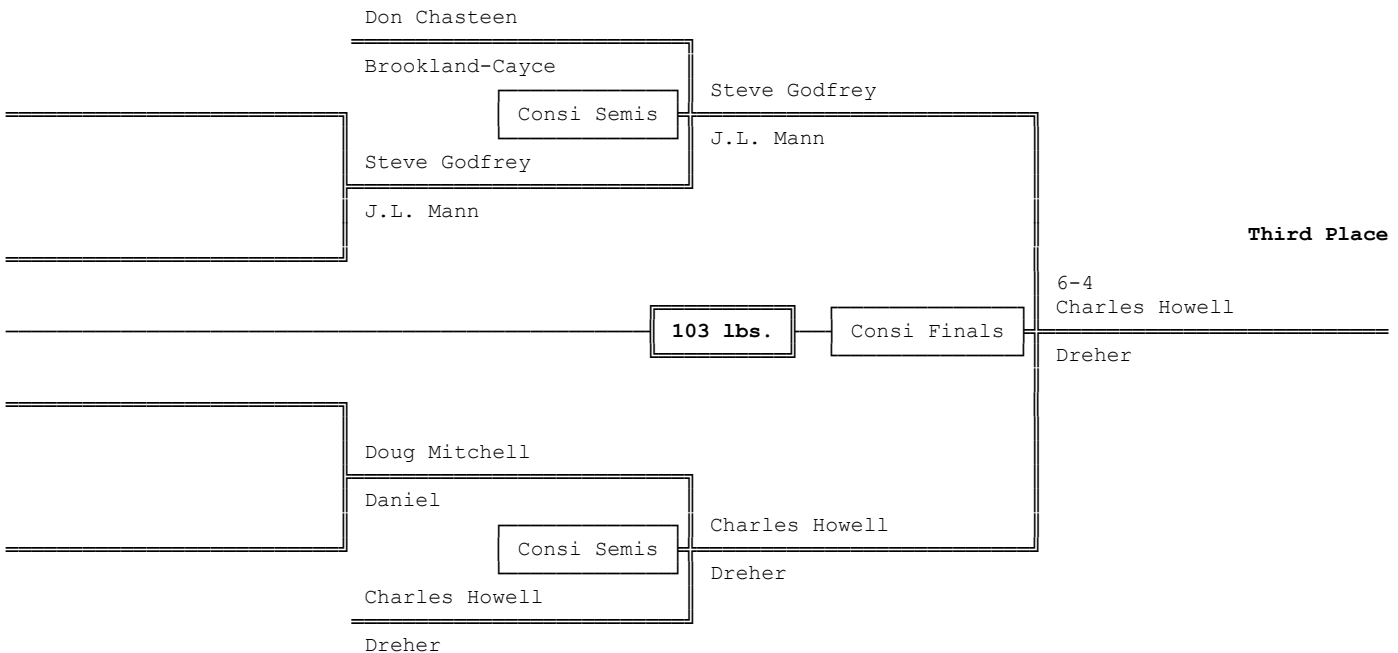

Consolation Bracket - 103 lbs.