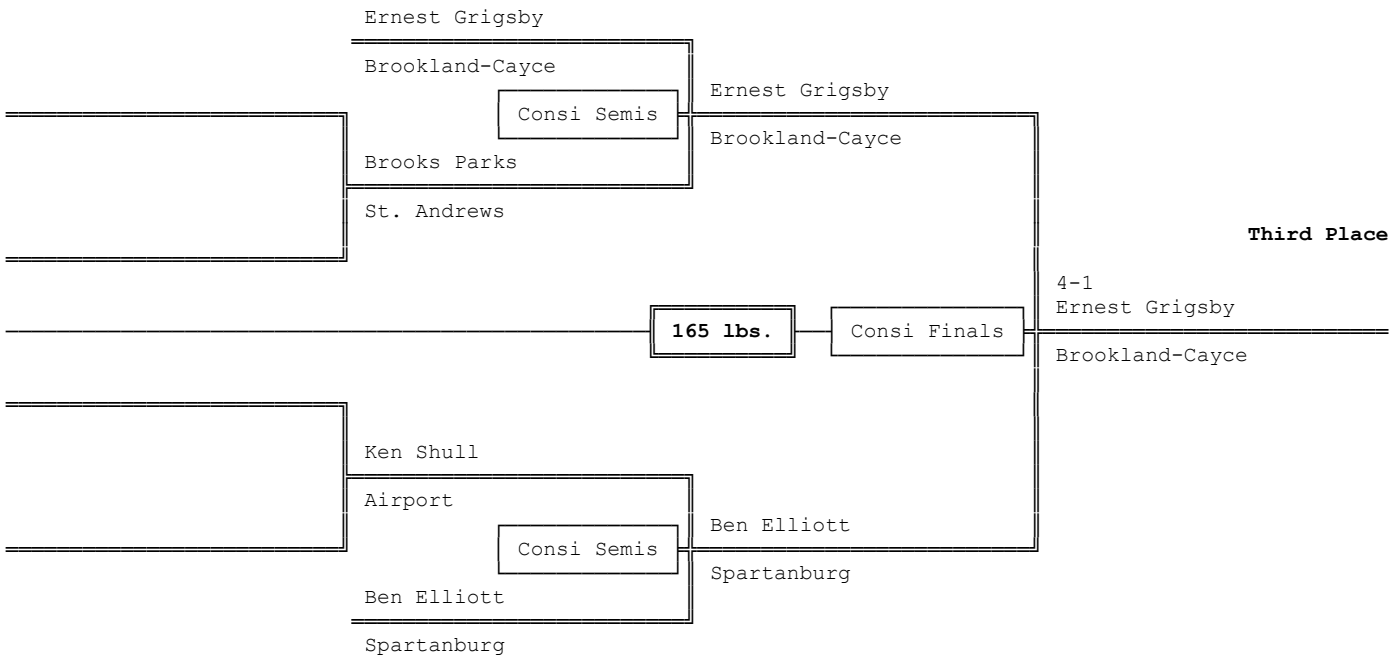

Consolation Bracket - 165 lbs.