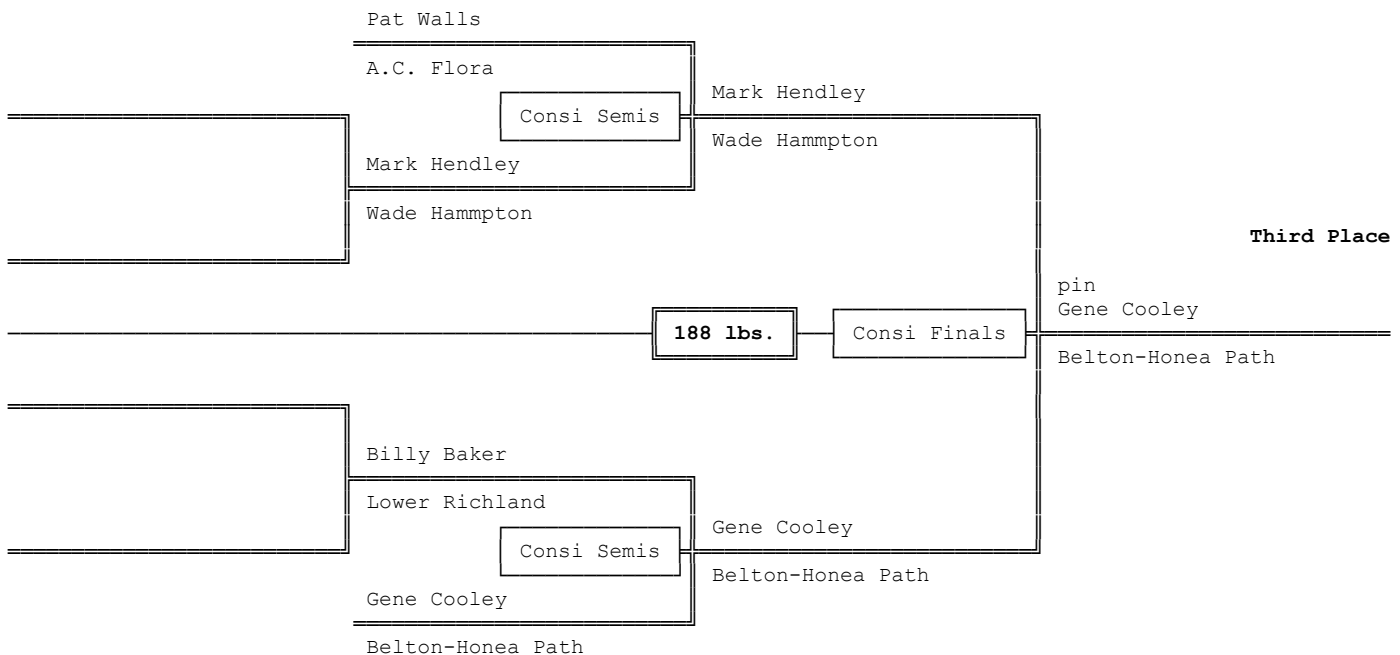

Consolation Bracket - 188 lbs.