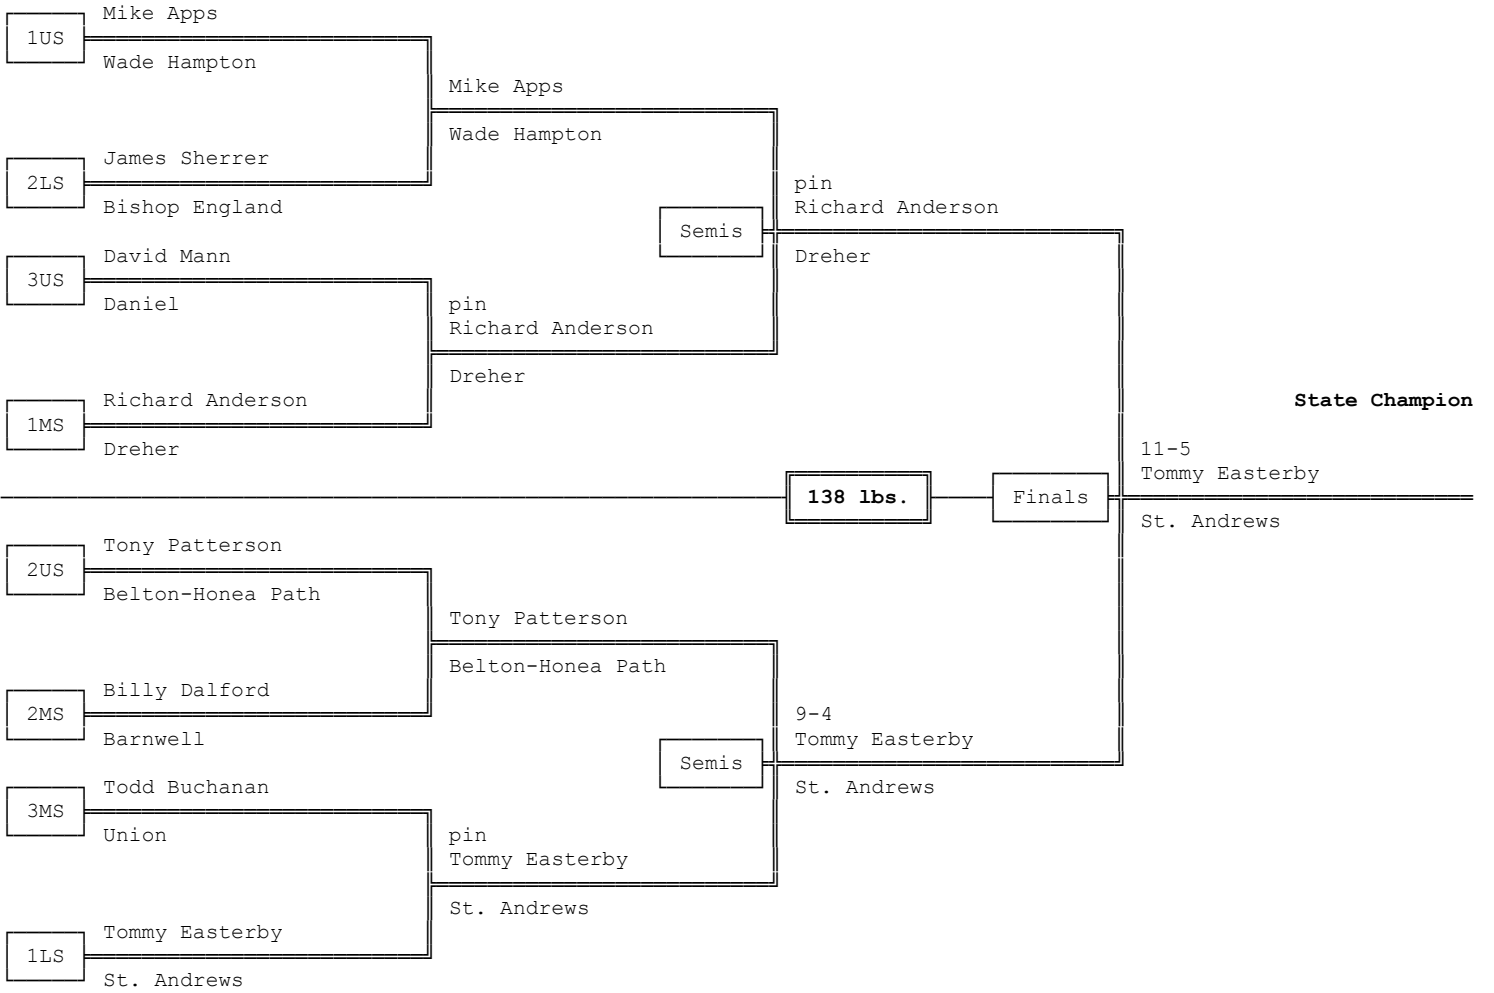

Championship Bracket - 133 lbs.

Consolation Bracket - 133 lbs.

1970 4A-3A-2A-1A South Carolina High School State Wrestling Tournament

Championship Bracket - 138 lbs.

Consolation Bracket - 138 lbs.

1970 4A-3A-2A-1A South Carolina High School State Wrestling Tournament