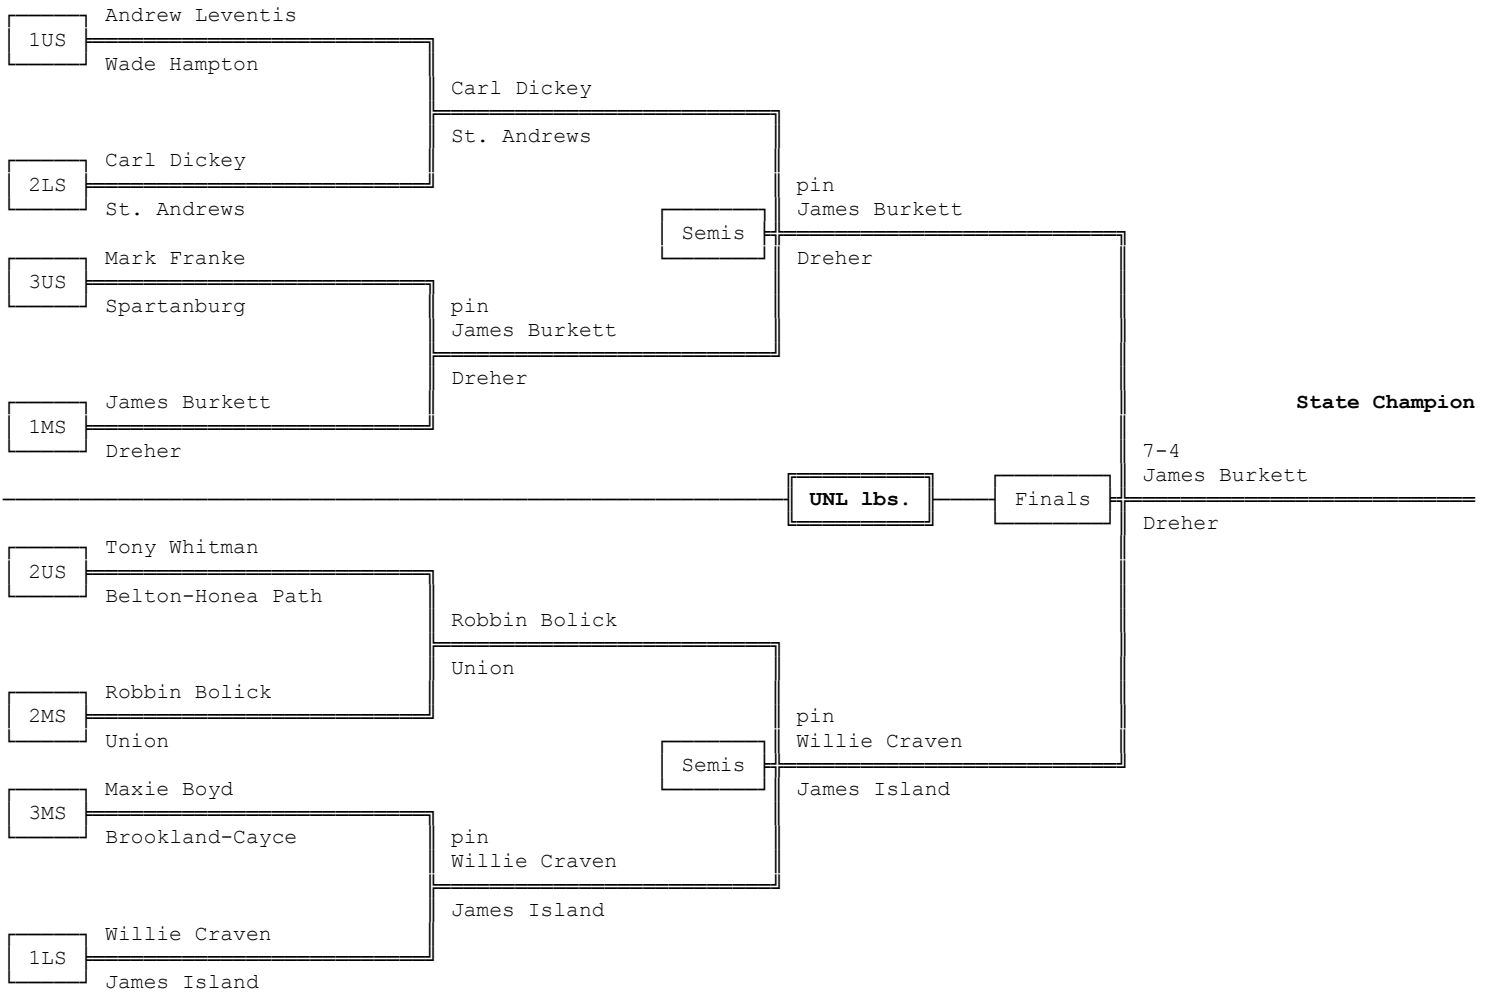

Championship Bracket - 188 lbs.

Consolation Bracket - 188 lbs.

1970 4A-3A-2A-1A South Carolina High School State Wrestling Tournament

Championship Bracket - UNL lbs.

Consolation Bracket - UNL lbs.