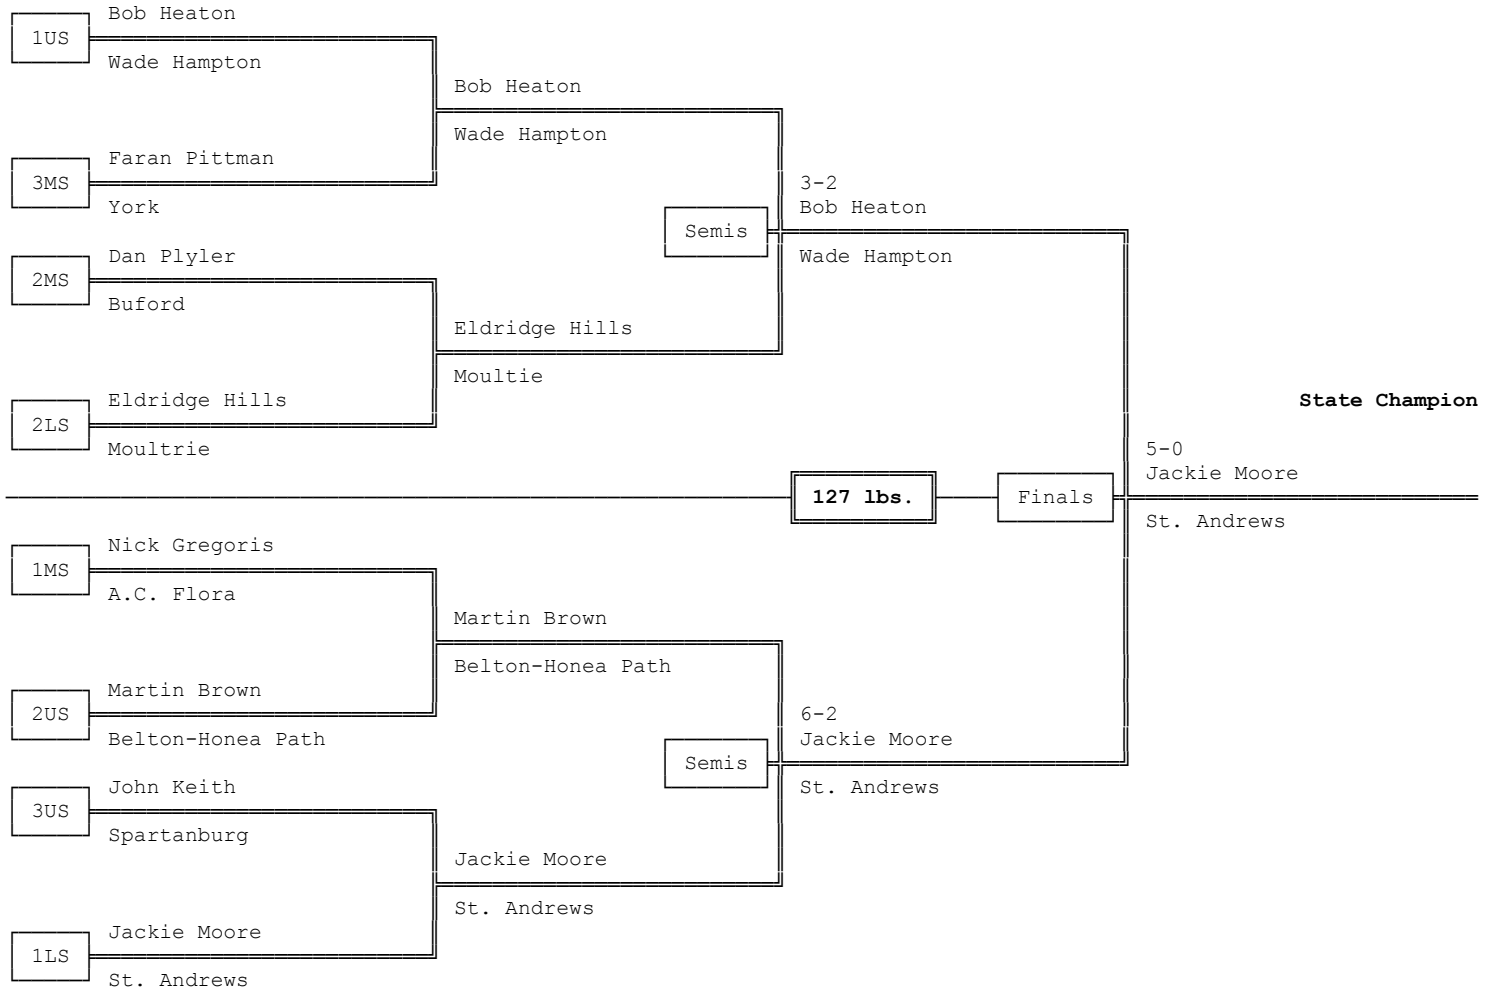

Championship Bracket - 120 lbs.

Consolation Bracket - 120 lbs.

1970 4A-3A-2A-1A South Carolina High School State Wrestling Tournament

Championship Bracket - 127 lbs.

Consolation Bracket - 127 lbs.

1970 4A-3A-2A-1A South Carolina High School State Wrestling Tournament