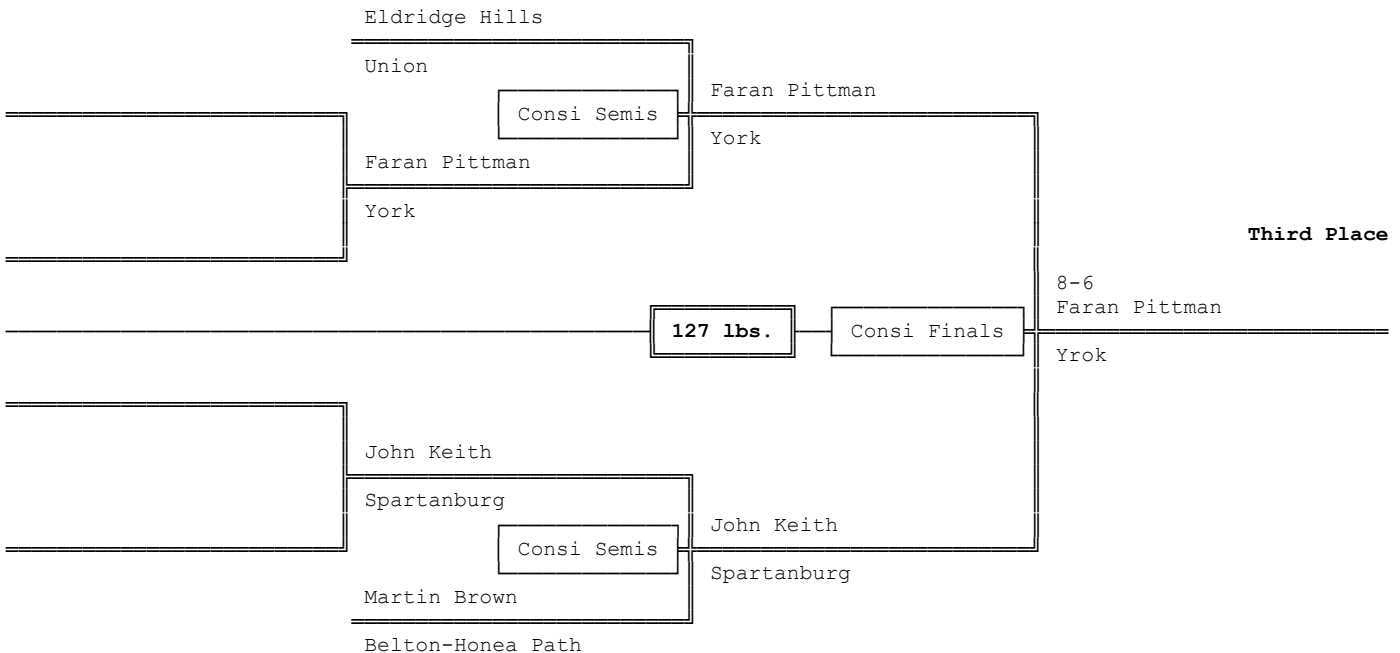

Championship Bracket - 120 lbs.

Consolation Bracket - 120 lbs.

1970 4A-3A-2A-1A South Carolina High School State Wrestling Tournament

Championship Bracket - 127 lbs.

Consolation Bracket - 127 lbs.

1970 4A-3A-2A-1A South Carolina High School State Wrestling Tournament