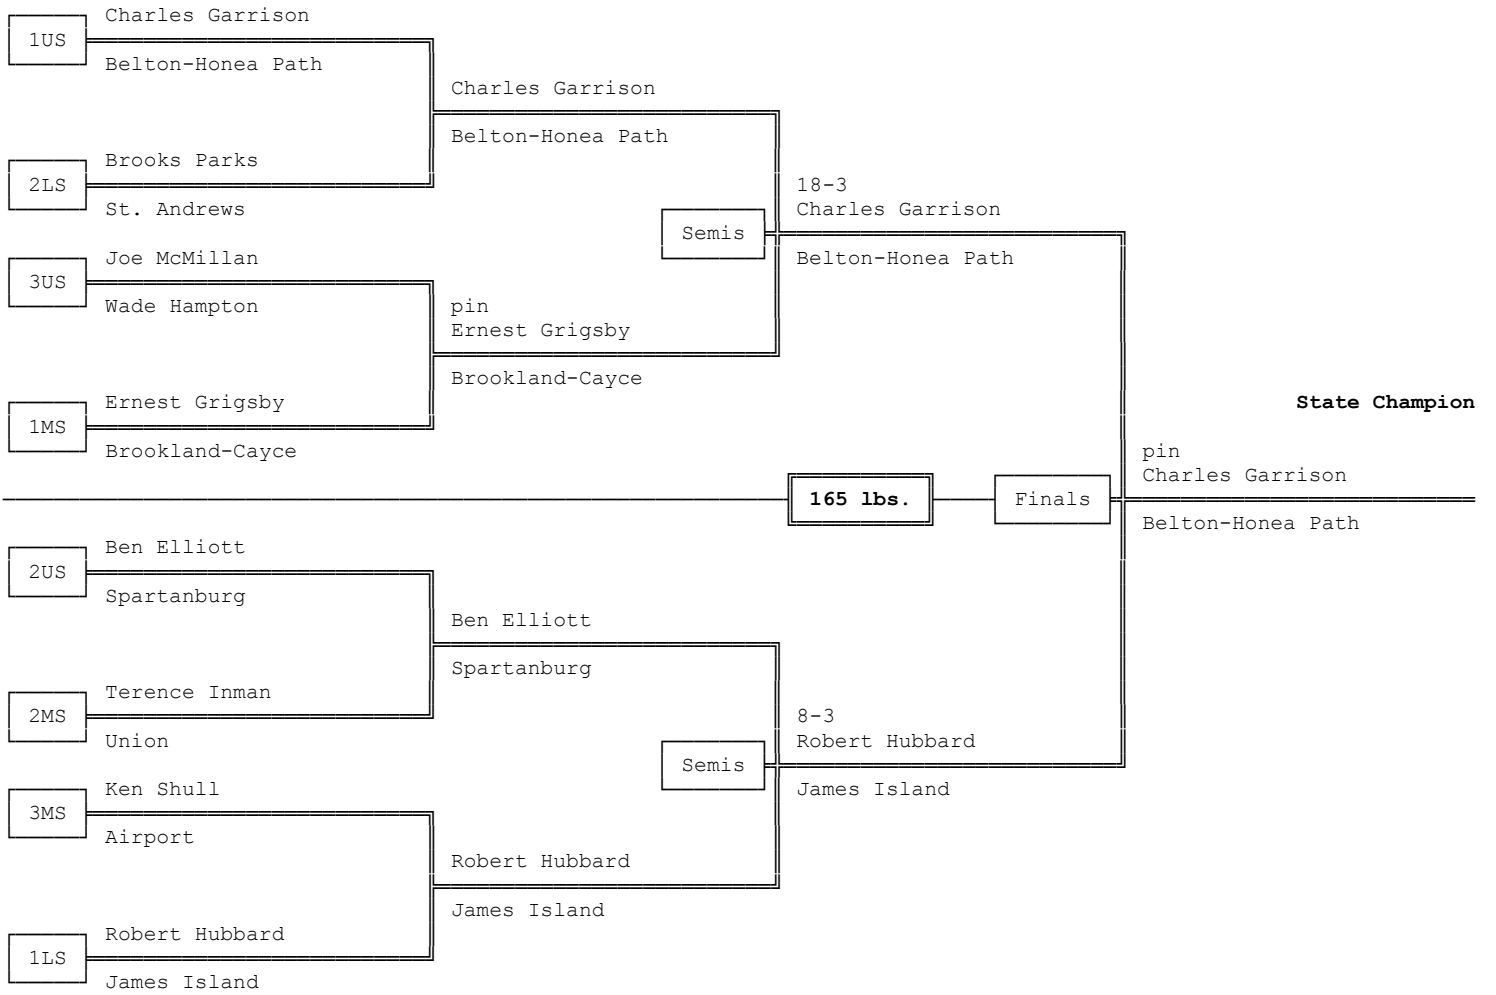

1970 4A-3A-2A-1A South Carolina High School State Wrestling Tournament

Championship Bracket - 165 lbs.