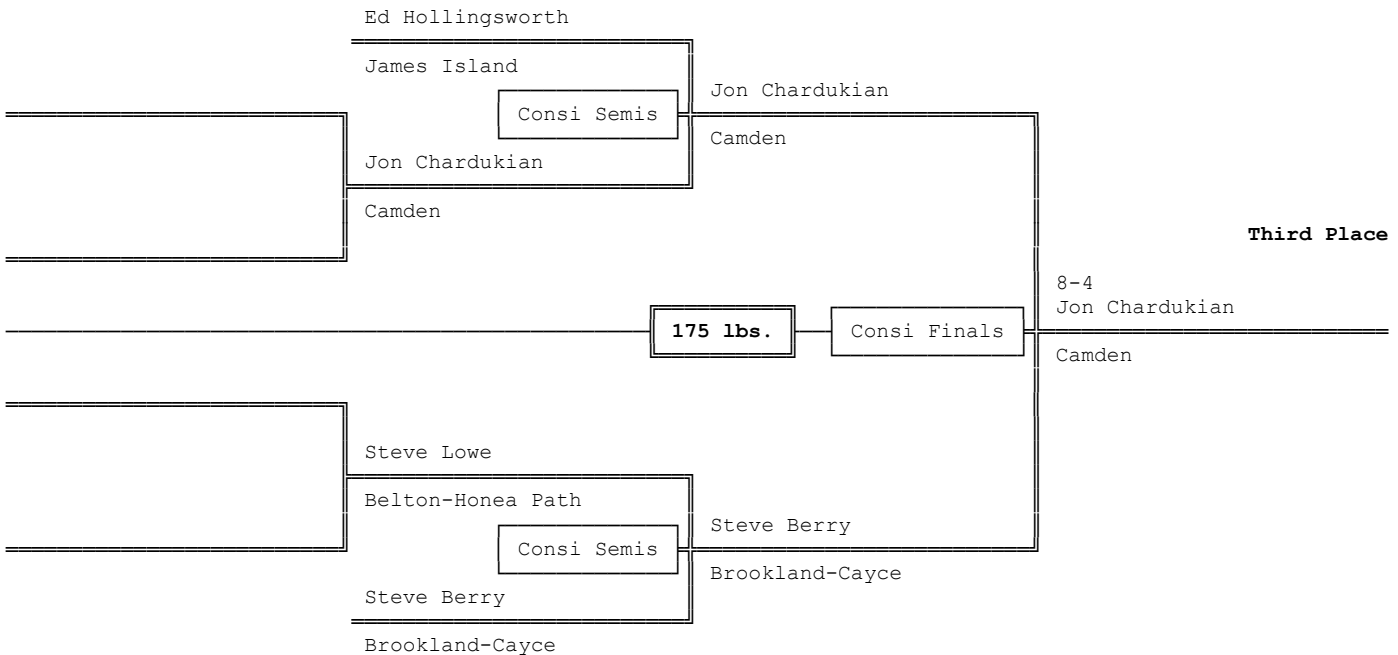

Consolation Bracket - 175 lbs.