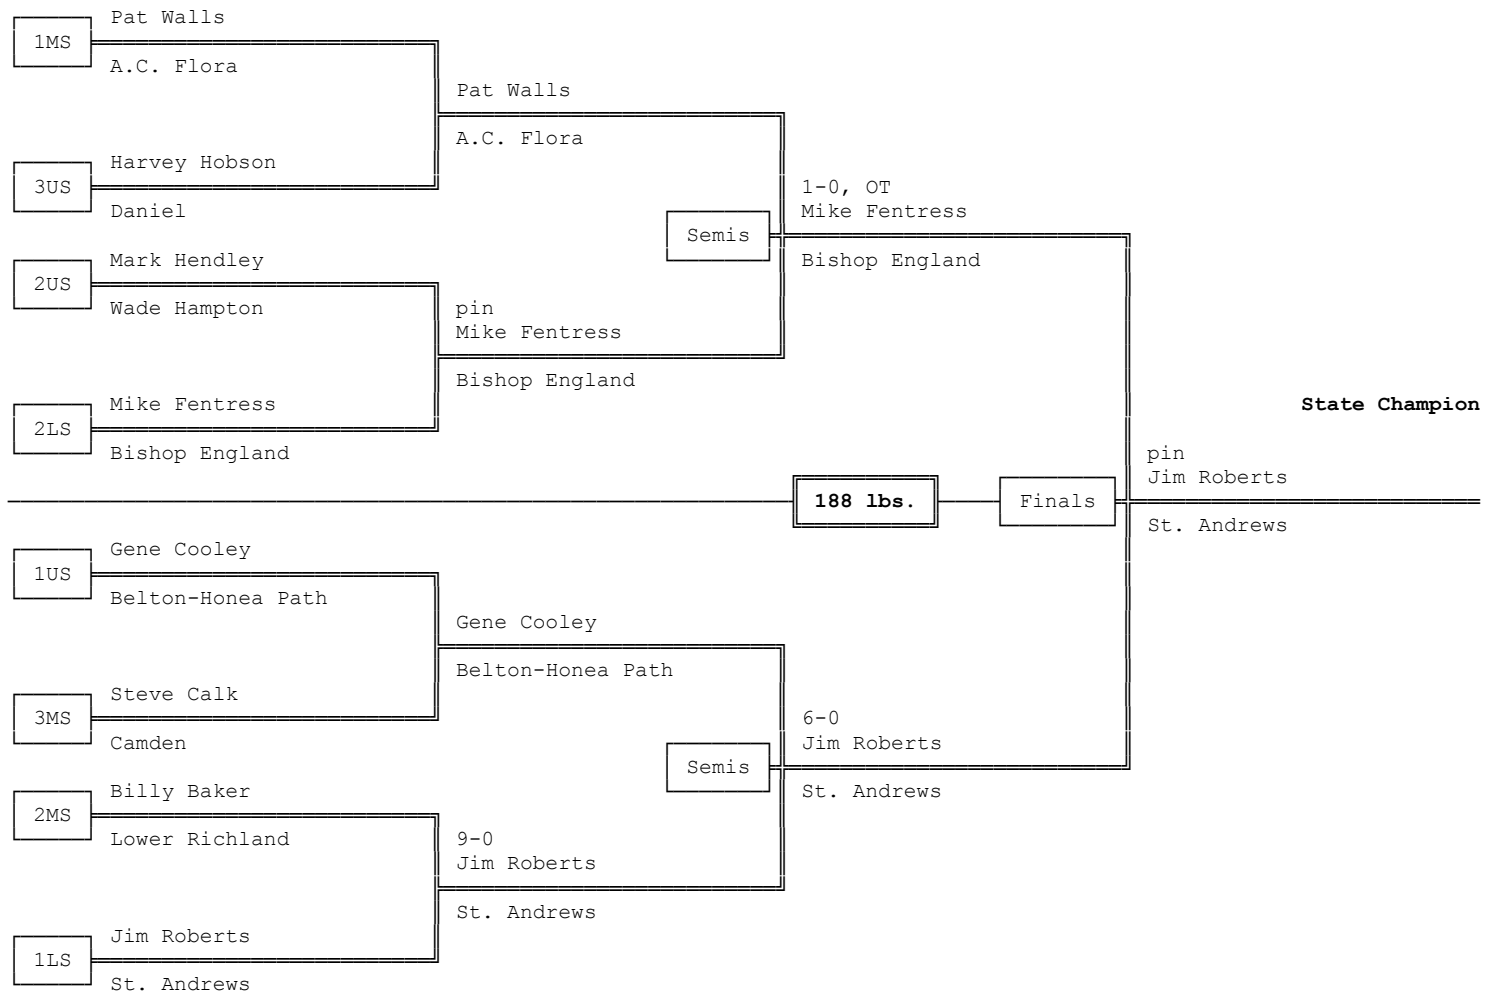

Championship Bracket - 188 lbs.

Consolation Bracket - 188 lbs.

1970 4A-3A-2A-1A South Carolina High School State Wrestling Tournament

Championship Bracket - UNL lbs.

Consolation Bracket - UNL lbs.