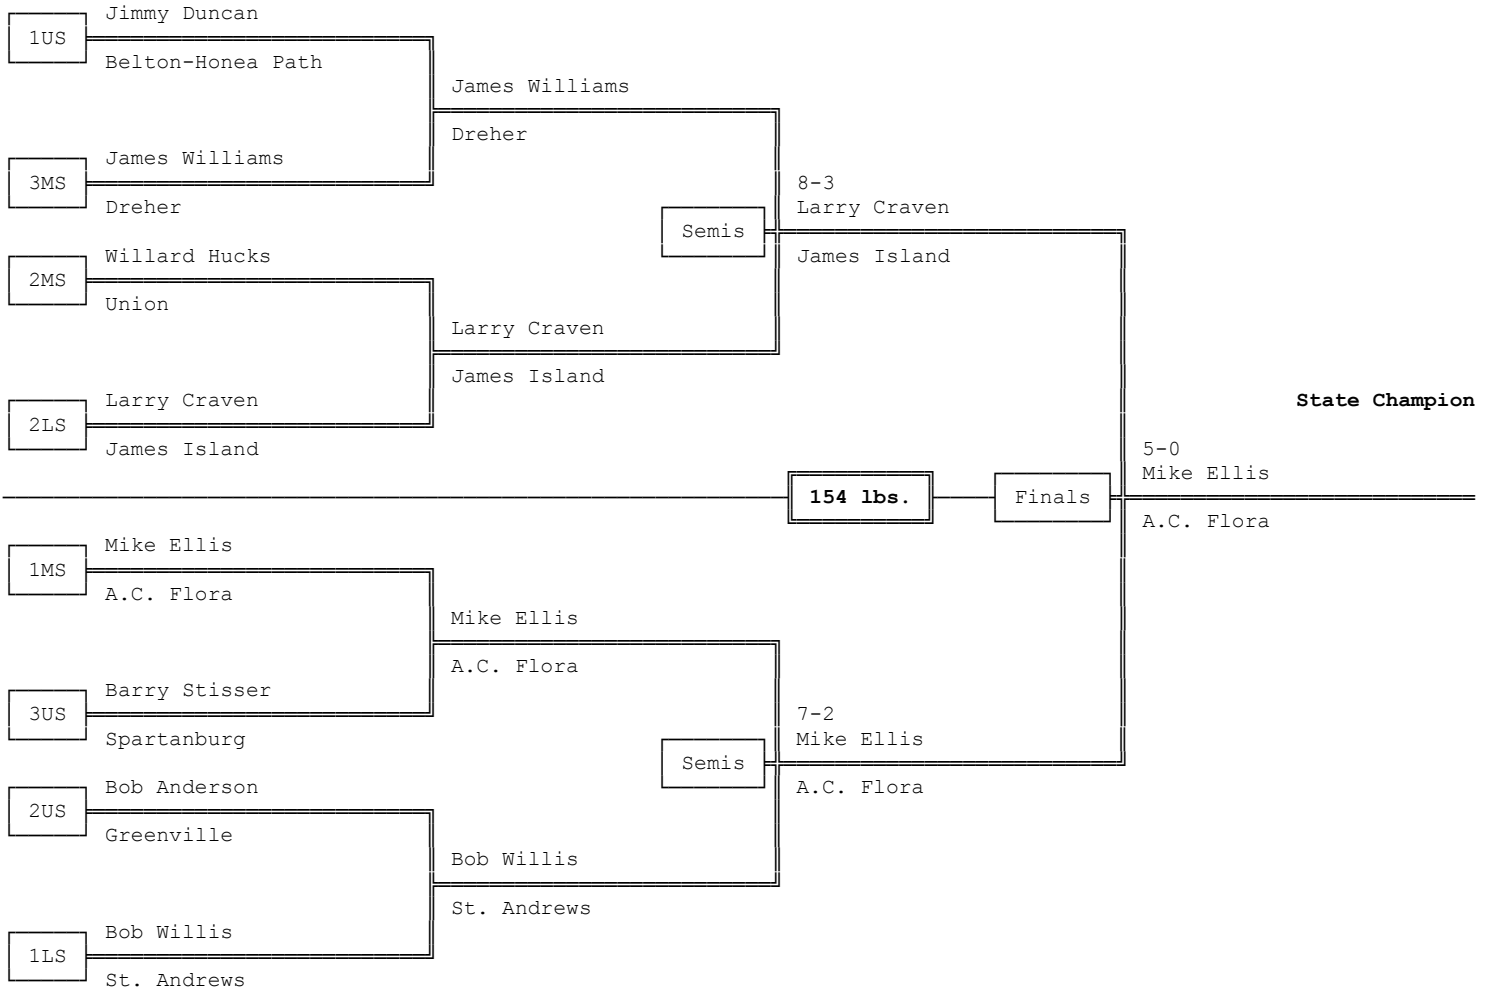

Championship Bracket - 145 lbs.

Consolation Bracket - 145 lbs.

1970 4A-3A-2A-1A South Carolina High School State Wrestling Tournament

Championship Bracket - 154 lbs.

Consolation Bracket - 154 lbs.

1970 4A-3A-2A-1A South Carolina High School State Wrestling Tournament