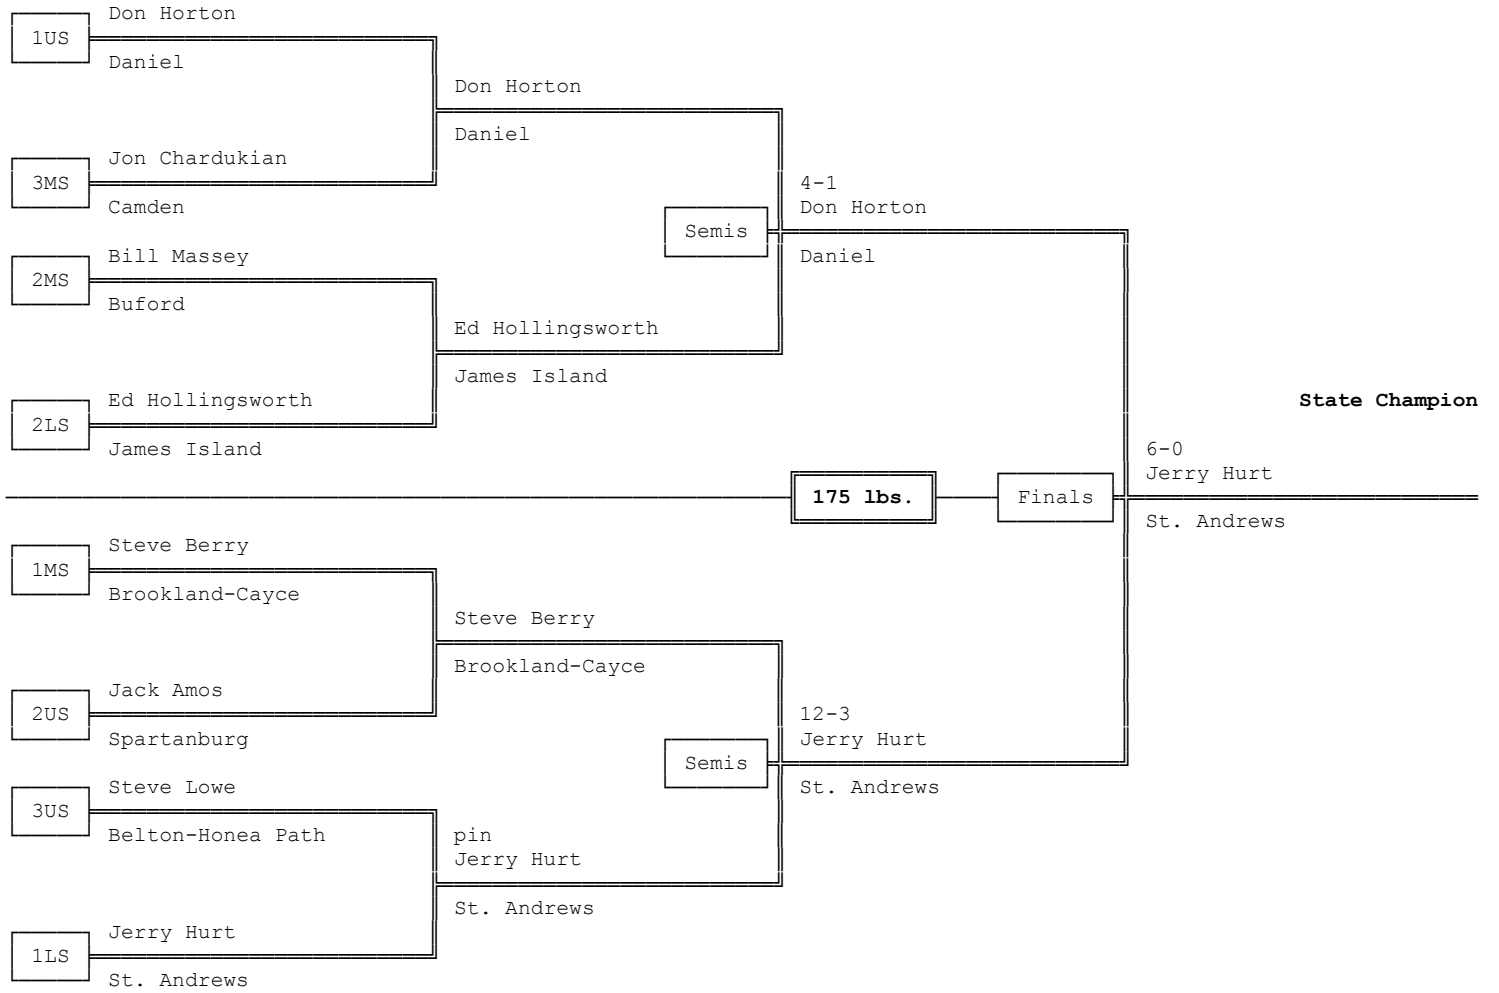

1970 4A-3A-2A-1A South Carolina High School State Wrestling Tournament

Championship Bracket - 175 lbs.