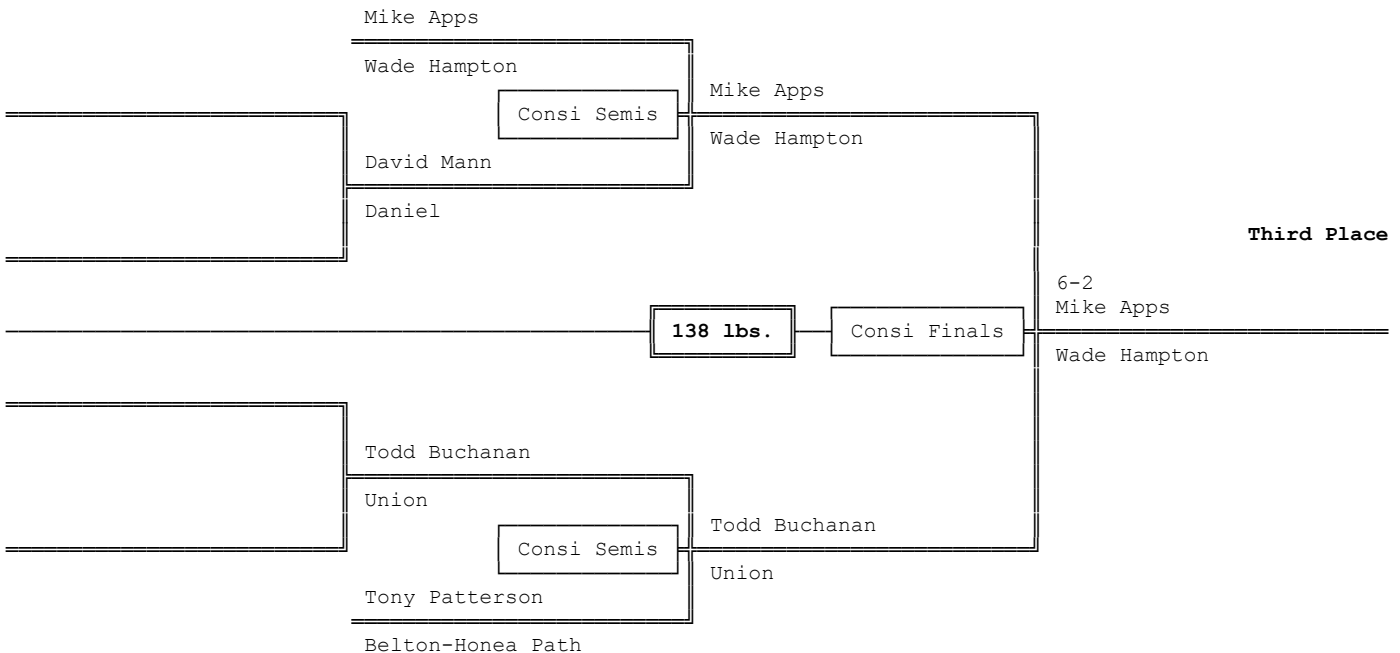

Championship Bracket - 133 lbs.

Consolation Bracket - 133 lbs.

1970 4A-3A-2A-1A South Carolina High School State Wrestling Tournament

Championship Bracket - 138 lbs.

Consolation Bracket - 138 lbs.

1970 4A-3A-2A-1A South Carolina High School State Wrestling Tournament