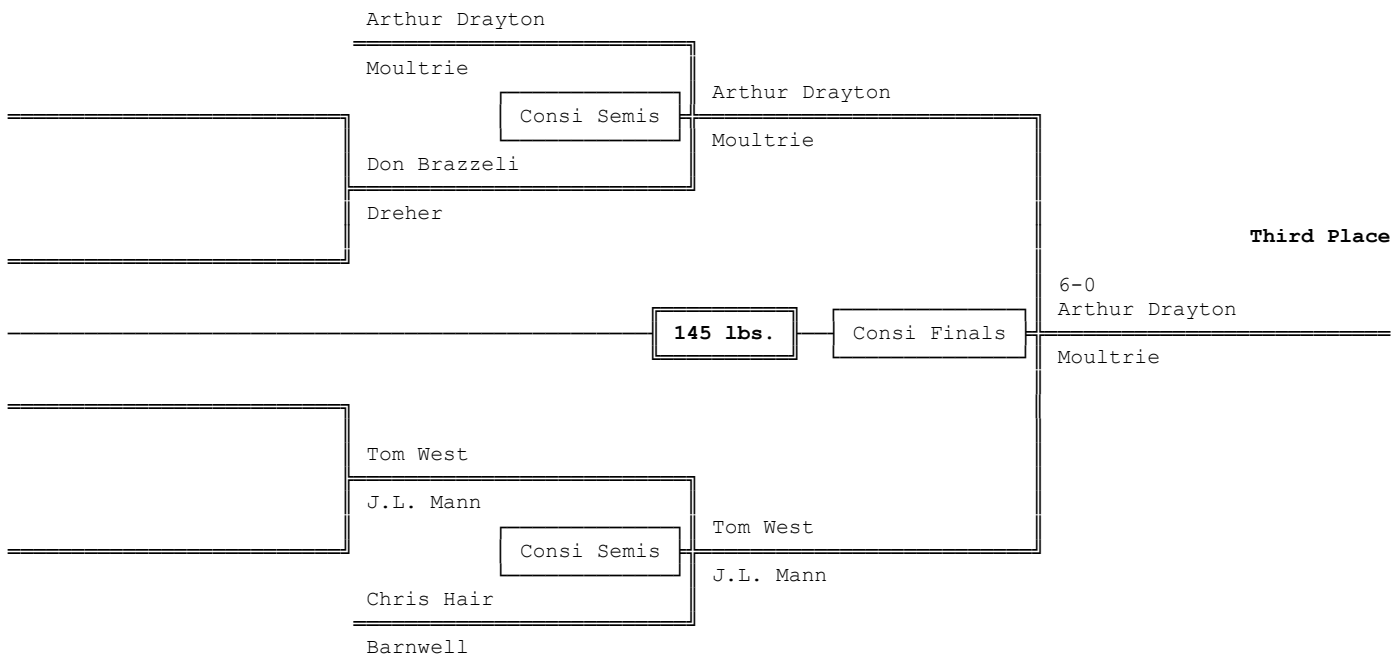

Consolation Bracket - 145 lbs.