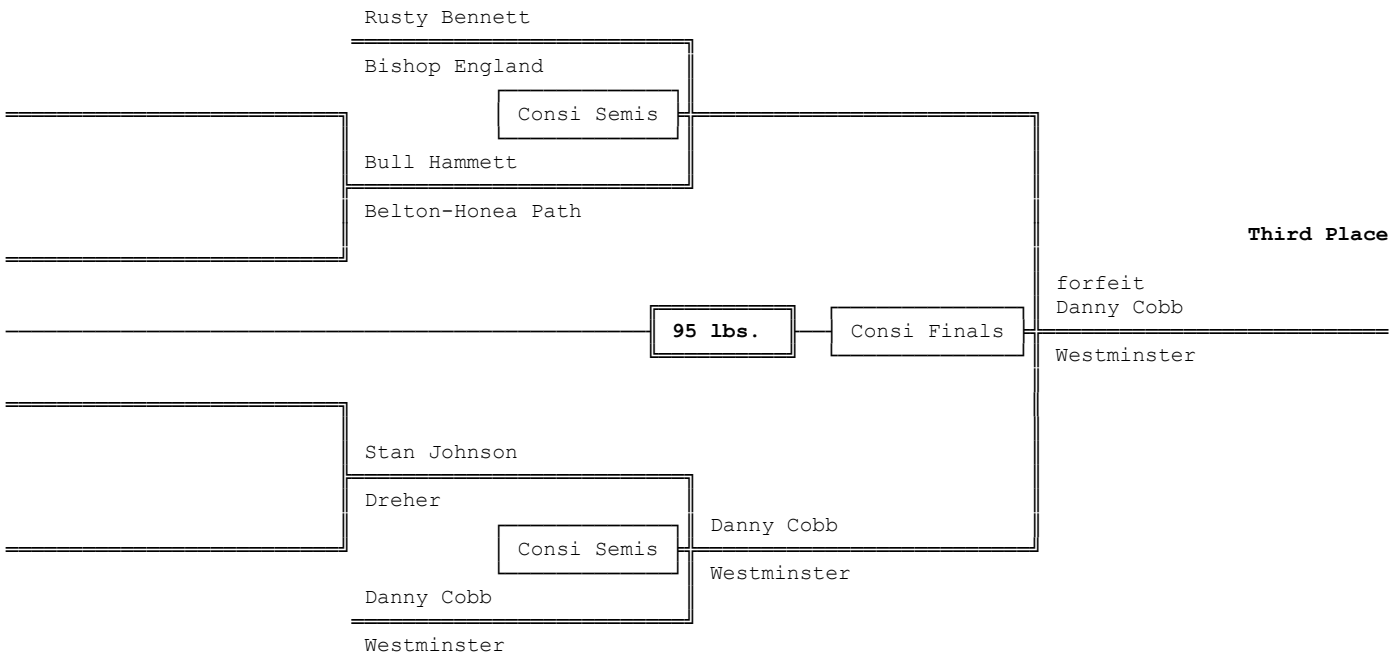

1970 4A-3A-2A-1A South Carolina High School State Wrestling Tournament

Championship Bracket - 95 lbs.

State Qualifiers - Upper State, Mid-State, Lower State

Consolation Bracket - 95 lbs.

1970 4A-3A-2A-1A South Carolina High School State Wrestling Tournament