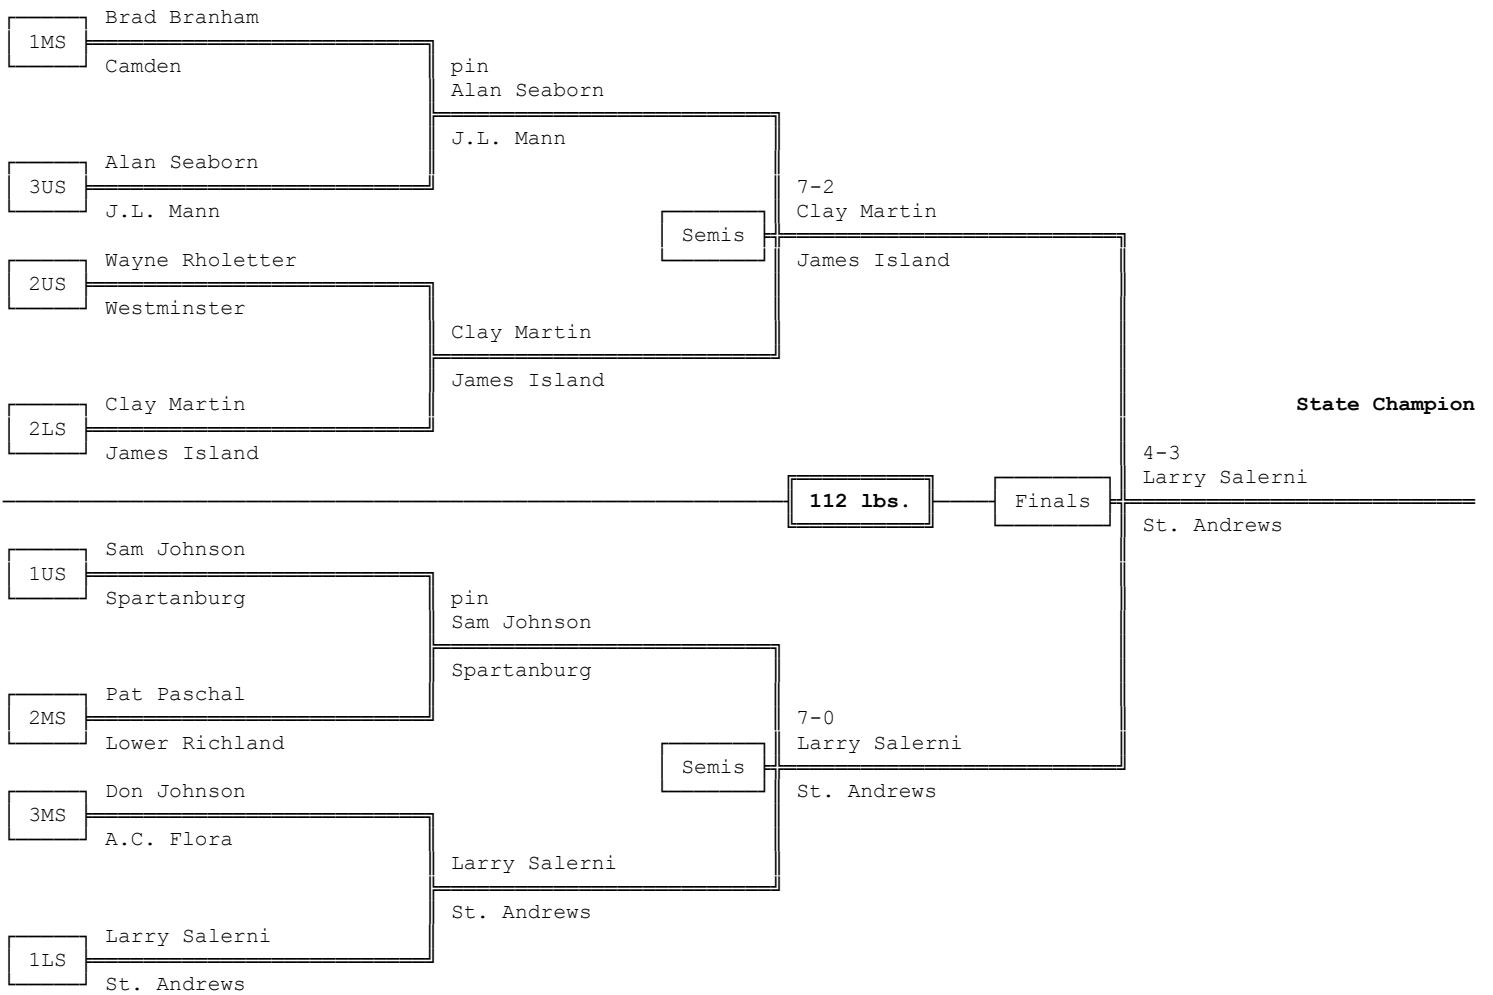

Championship Bracket - 103 lbs.

Consolation Bracket - 103 lbs.

1970 4A-3A-2A-1A South Carolina High School State Wrestling Tournament

Championship Bracket - 112 lbs.

Consolation Bracket - 112 lbs.

1970 4A-3A-2A-1A South Carolina High School State Wrestling Tournament