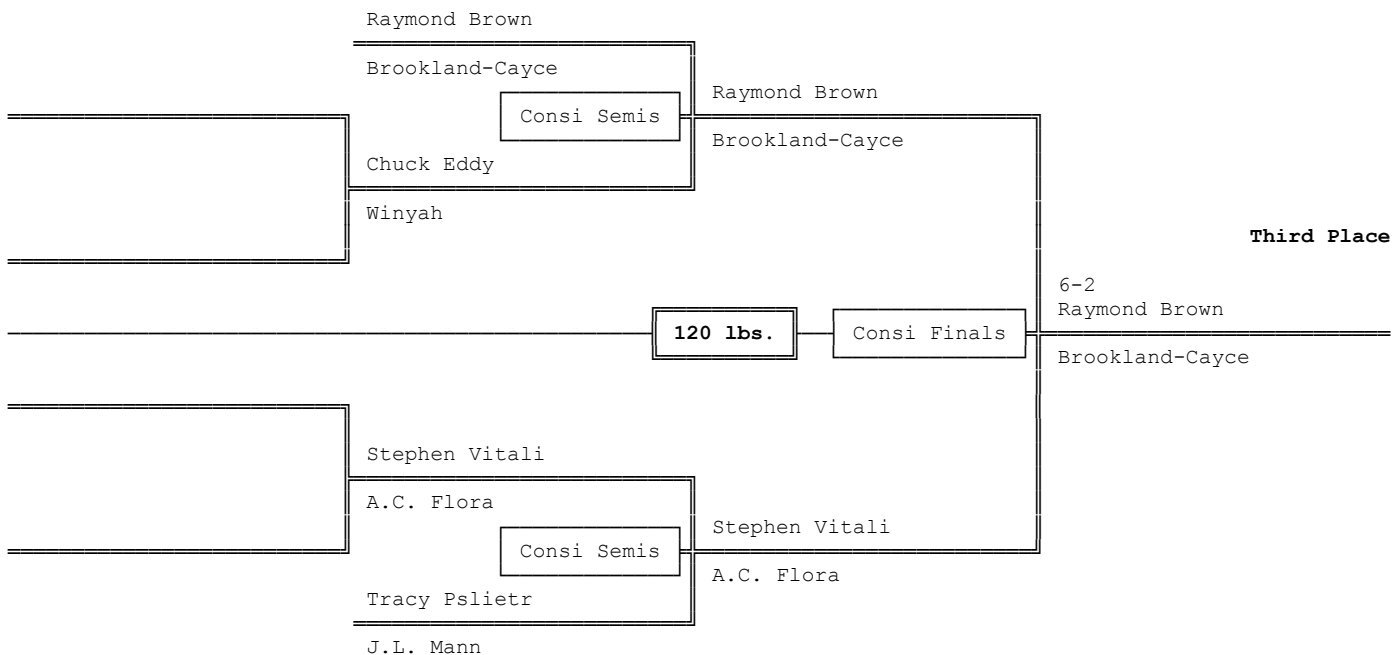

Consolation Bracket - 120 lbs.