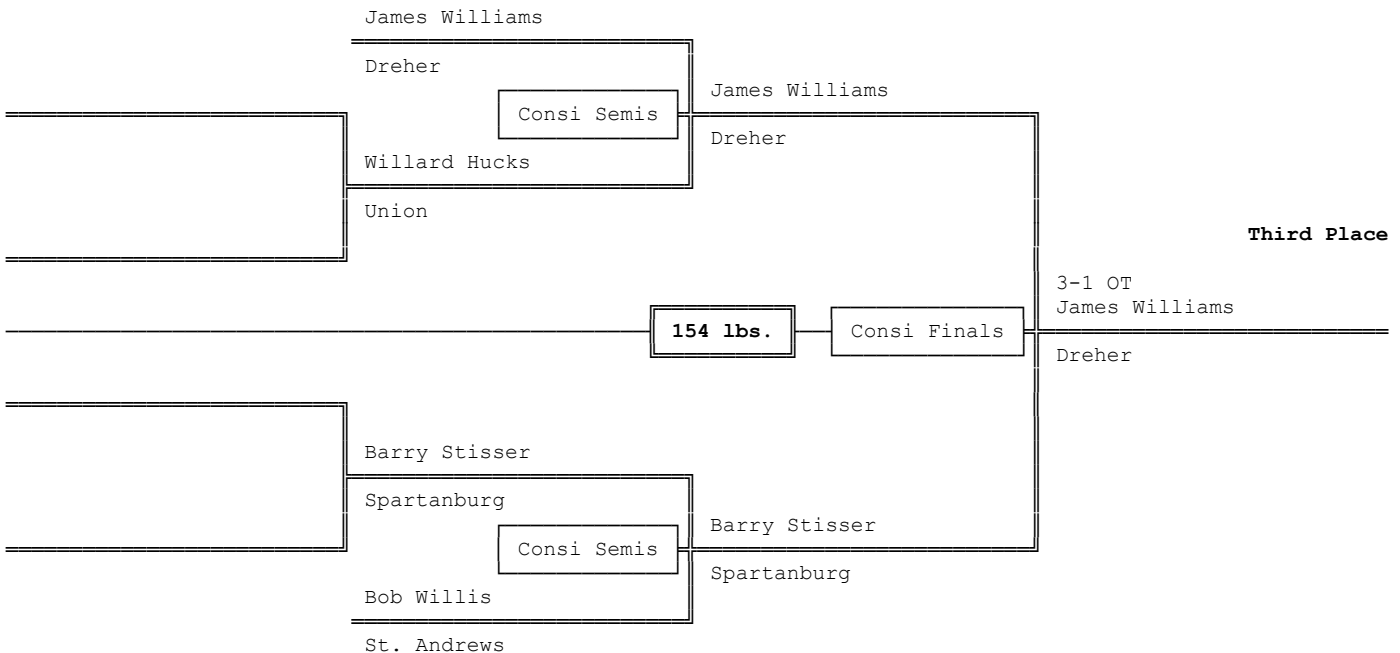

Championship Bracket - 145 lbs.

Consolation Bracket - 145 lbs.

1970 4A-3A-2A-1A South Carolina High School State Wrestling Tournament

Championship Bracket - 154 lbs.

Consolation Bracket - 154 lbs.

1970 4A-3A-2A-1A South Carolina High School State Wrestling Tournament